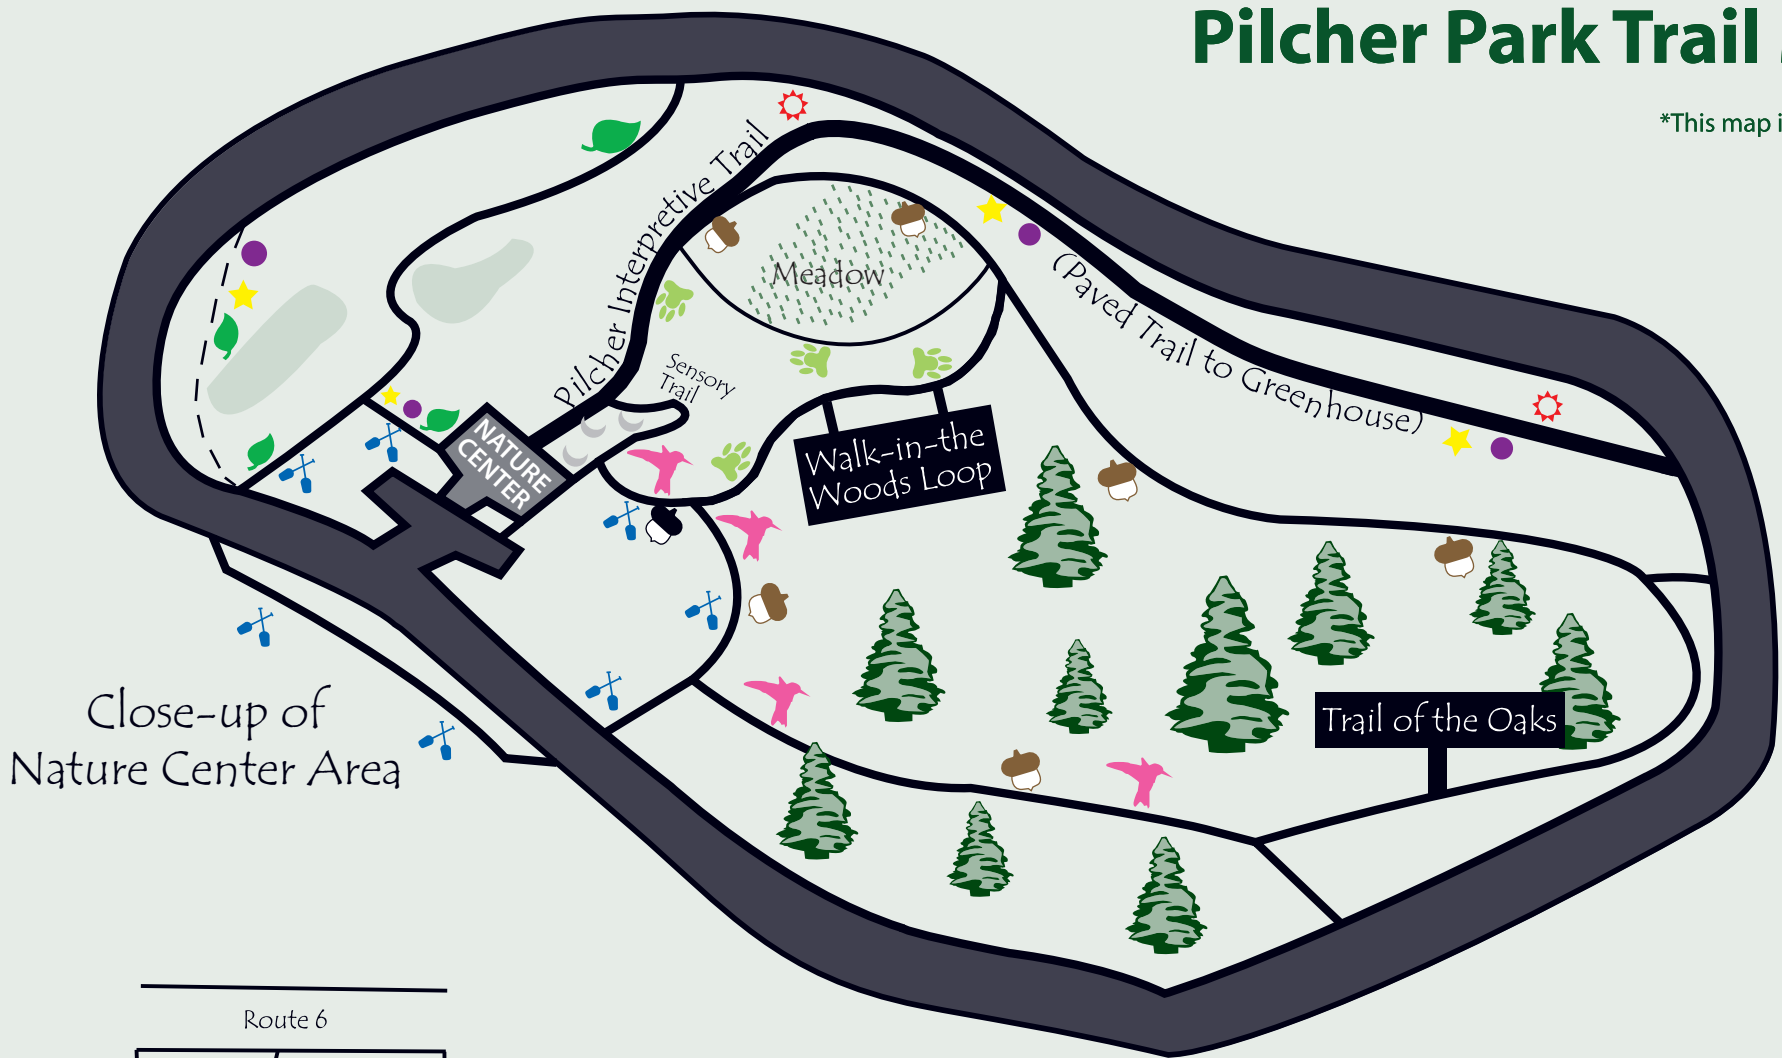

Pilcher Park Trail Map

*This map is not to scale

Route 6

Overview of Pilcher Park Hiking Trails

Trail Colors & Symbols*	Trail Name & Description**
● Purple	Outer Loop: rustic loop trail, long hike, hills
★ Yellow	Valley Road Loop: rustic loop trail, long hike, hills
● Green	Bluff Trail: rustic loop trail, medium hike, hills
⚙ Red	Pilcher Interpretive Trail: paved trail between Greenhouse & Nature Center, long hike
☾ Silver	Sensory Trail: paved trail, short hike
🐾 Light Green	Walk-in-the-Woods: level rustic loop trail, short hike
🍄 Brown	Trail of the Oaks: level rustic loop trail, medium hike
🦋 Pink	Hummingbird Lane: level rustic trail between Greenhouse & Nature Center, long hike
🔑 Blue	Hickory Creek Trail: rustic loop trail along Hickory Creek, short hike
🌸 Lavender	Wildflower Walk: level rustic loop trail starting & ending at Greenhouse, medium hike
💧 Light Blue	Artesian Trail: level rustic trail between Flowing Well & Nature Center, long hike
*symbols are painted the following colors on trail signs	
**loops start & end at Nature Center unless noted	